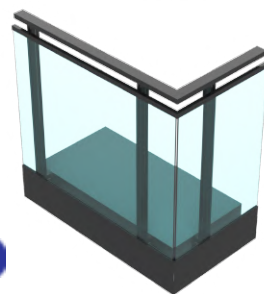

GLAZING UNDER HANDRAIL

TOP MOUNTING

TR-1-1

TR-2-1

SIDE MOUNTING

TR-1-2

TR-2-2

SIDE MOUNTING WITH ALUMINIUM BALCONY COVER

TR-1-3

TR-2-3

SIDE MOUNTING WITH GLASS BALCONY COVER

TR-1-4

TR-2-4

TECHNICAL PARAMETERS

PROFILES AVAILABLE IN STOCK IN RAW ALUMINIUM OR RAL 7016. OTHER FINISHES ON REQUEST. GUARANTEE 10 YEARS ON PAINTING SURFACE.