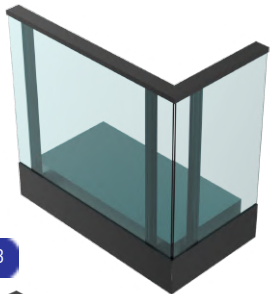

GLAZING UNDER HANDRAIL

TOP MOUNTING

TR-1-1

TR-2-1

SIDE MOUNTING

TR-1-2

TR-2-2

SIDE MOUNTING WITH ALUMINIUM BALCONY COVER

TR-1-3

TR-2-3

SIDE MOUNTING WITH GLASS BALCONY COVER

TR-1-4

TR-2-4

TECHNICAL PARAMETERS

PROFILES AVAILABLE IN STOCK IN RAW ALUMINIUM OR RAL 7016. OTHER FINISHES ON REQUEST. GUARANTEE 10 YEARS ON PAINTING SURFACE.