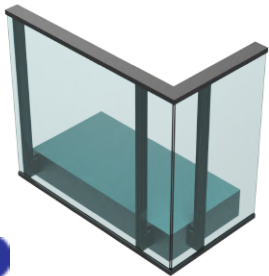

GLAZING UNDER HANDRAIL

TOP MOUNTING

TR-1-1

TR-2-1

SIDE MOUNTING

TR-1-2

TR-2-2

SIDE MOUNTING WITH ALUMINIUM BALCONY COVER

TR-1-3

TR-2-3

SIDE MOUNTING WITH GLASS BALCONY COVER

TR-1-4

TR-2-4

TECHNICAL PARAMETERS

PROFILES AVAILABLE IN STOCK IN RAW ALUMINIUM OR RAL 7016. OTHER FINISHES ON REQUEST. GUARANTEE 10 YEARS ON PAINTING SURFACE.