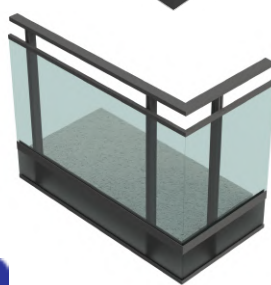

TR-1-3

TR-2-3

SIDE MOUNTING WITH GLASS BALCONY COVER

TR-1-4

TR-2-4

TECHNICAL PARAMETERS

PROFILES AVAILABLE IN STOCK IN RAW ALUMINIUM OR RAL 7016. OTHER FINISHES ON REQUEST. GUARANTEE 10 YEARS ON PAINTING SURFACE.

MAXIMUM DISTANCE BETWEEN POSTS - 1300 MM
 MAXIMUM HEIGHT - 1200 MM (TOP MOUNTING) / 1300 MM (SIDE MOUNTING)
 MAXIMUM LOAD 1,0 kN

GLASS INSTALLATION - VSG 44.2 / VSG ESG 44.2 / VSG 55.2 / VSG ESG 55.2

EXAMPLE TOP MOUNTING