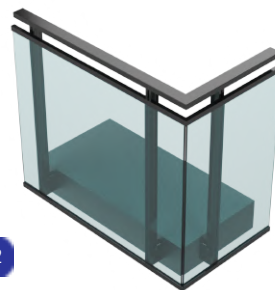

GLAZING UNDER HANDRAIL

TOP MOUNTING

TR-1-1

TR-2-1

SIDE MOUNTING

TR-1-2

TR-2-2

SIDE MOUNTING WITH ALUMINIUM BALCONY COVER

TR-1-3

TR-2-3

SIDE MOUNTING WITH GLASS BALCONY COVER

TR-1-4

TR-2-4

TECHNICAL PARAMETERS

PROFILES AVAILABLE IN STOCK IN RAW ALUMINIUM OR RAL 7016. OTHER FINISHES ON REQUEST. GUARANTEE 10 YEARS ON PAINTING SURFACE.