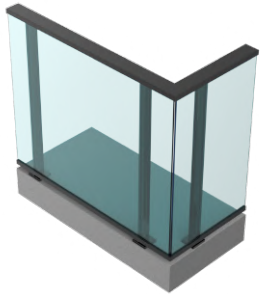

TROFEO GLASS BALUSTRADE SYSTEM

ALUMINIUM POST BALUSTRADE

TROFEO GLASS BALUSTRADE SYSTEM

ALUMINIUM POST BALUSTRADE

GLAZING IN HANDRAIL

GLAZING UNDER HANDRAIL

TOP MOUNTING

TR-1-1