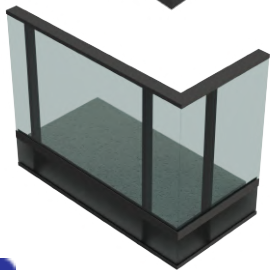

TR-1-3

TR-2-3

SIDE MOUNTING WITH GLASS BALCONY COVER

TR-1-4

TR-2-4

TECHNICAL PARAMETERS

PROFILES AVAILABLE IN STOCK IN RAW ALUMINIUM OR RAL 7016. OTHER FINISHES ON REQUEST. GUARANTEE 10 YEARS ON PAINTING SURFACE.

MAXIMUM DISTANCE BETWEEN POSTS - 1300 MM
 MAXIMUM HEIGHT - 1200 MM (TOP MOUNTING) / 1300 MM (SIDE MOUNTING)
 MAXIMUM LOAD 1,0 kN

GLASS INSTALLATION - VSG 44.2 / VSG ESG 44.2 / VSG 55.2 / VSG ESG 55.2

EXAMPLE TOP MOUNTING