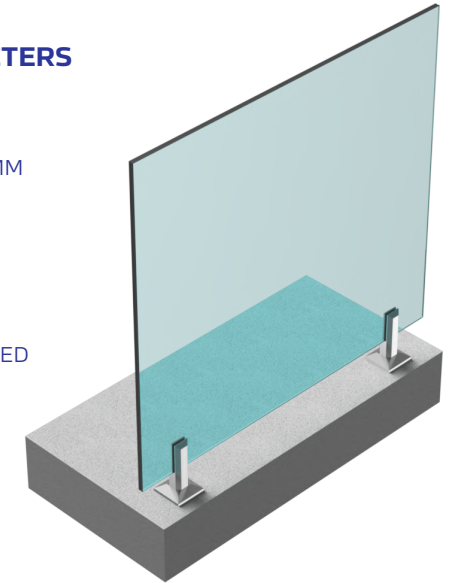

MAXIMUM LOAD 1,0 kN
DEPENDS ON BALUSTRADE
CONFIGURATION

SPIGOT

TECHNICAL PARAMETERS

MATERIAL SS 304

MAXIMUM HEIGHT - 1100 MM

GLASS INSTALLATION
VSG ESG 66.2 - 88.4

MAXIMUM LOAD 0,5 kN

HOLES IN GLASS NO NEEDED

ACCESSORIES

COVERS

DRAINAGE PROFILES

HANDRAILS

FRENCH BALCONY

TECHNICAL PARAMETERS

PROFILES AVAILABLE IN STOCK IN RAW
ALUMINIUM OR RAL 7016.
OTHER FINISHES ON REQUEST.
GUARANTEE 10 YEARS ON PAINTING
SURFACE.