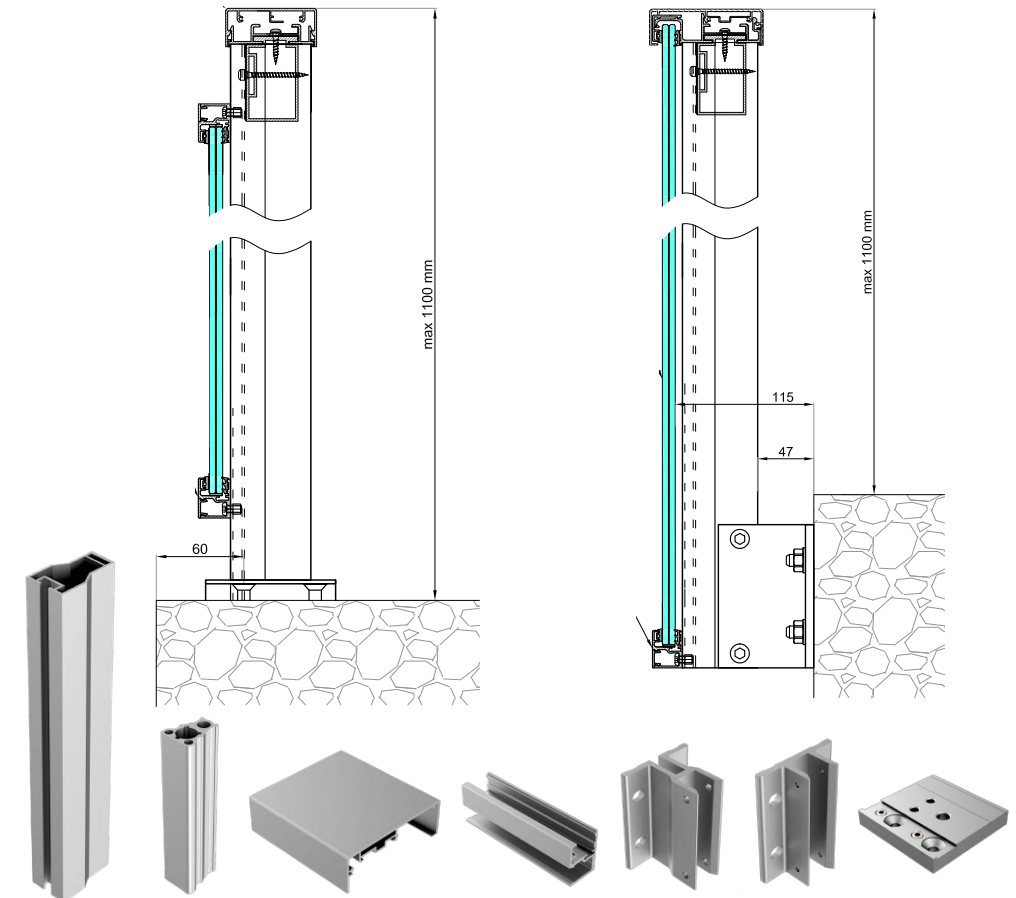

EXAMPLE TOP MOUNTING

EXAMPLE SIDE MOUNTING