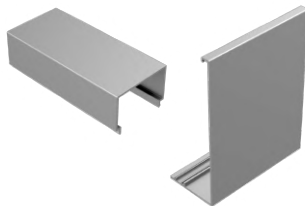

NB-6200P

NB-6300P

SIDE MOUNTING

TECHNICAL PARAMETERS

STANDARD FINISH
SILVER ANODIZED
OTHER FINISHES ON REQUEST.
GUARANTEE 10 YEARS ON
PAINTING SURFACE.

MAXIMUM HEIGHT - 1200 MM

GLASS INSTALLATION
VSG ESG 66.2 - 1010.4

MAXIMUM LOAD 1,0 kN
DEPENDS ON BALUSTRADE
CONFIGURATION

SPIGOT

TECHNICAL PARAMETERS

MATERIAL SS 304

MAXIMUM HEIGHT - 1100 MM

GLASS INSTALLATION
VSG ESG 66.2 - 88.4

MAXIMUM LOAD 0,5 kN

HOLES IN GLASS NO NEEDED

ACCESSORIES

COVERS

DRAINAGE PROFILES

HANDRAILS

FRENCH BALCONY

TECHNICAL PARAMETERS

PROFILES AVAILABLE IN STOCK IN RAW
ALUMINIUM OR RAL 7016.
OTHER FINISHES ON REQUEST.
GUARANTEE 10 YEARS ON PAINTING
SURFACE.