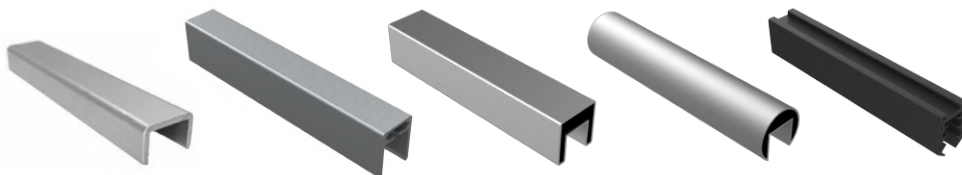

ACCESSORIES

COVERS

DRAINAGE PROFILES

HANDRAILS

FRENCH BALCONY

TECHNICAL PARAMETERS

PROFILES AVAILABLE IN STOCK IN RAW
ALUMINIUM OR RAL 7016.
OTHER FINISHES ON REQUEST.
GUARANTEE 10 YEARS ON PAINTING
SURFACE.