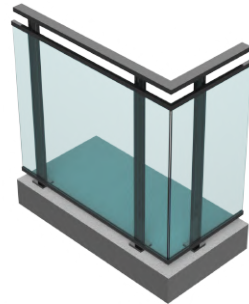

GLAZING UNDER HANDRAIL

TOP MOUNTING

TR-1-1

TR-2-1

SIDE MOUNTING

TR-1-2

TR-2-2

SIDE MOUNTING WITH ALUMINIUM BALCONY COVER

TR-1-3

TR-2-3

SIDE MOUNTING WITH GLASS BALCONY COVER

TR-1-4

TR-2-4

TECHNICAL PARAMETERS

PROFILES AVAILABLE IN STOCK IN RAW ALUMINIUM OR RAL 7016. OTHER FINISHES ON REQUEST. GUARANTEE 10 YEARS ON PAINTING SURFACE.