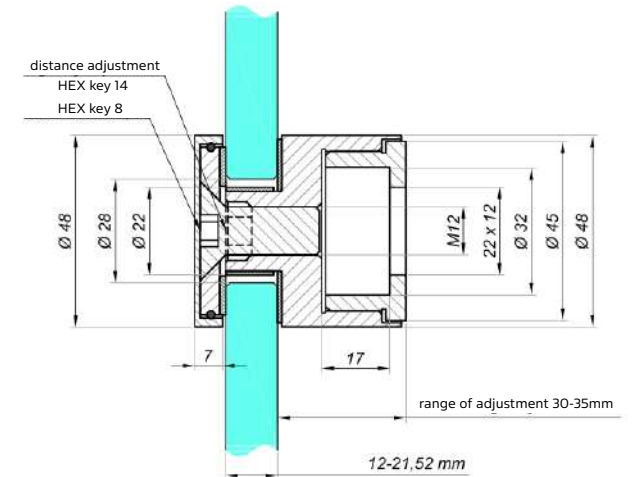

REVOLUTIONARY POINT FITTINGS COSMO

NEW!

COS-4830-304-G - CHROME GOLD

DIAMETER \varnothing 48 MM / DISTANCE 30 MM

OTHER FINISHES

SATIN

BLACK CHROM

BLACK MATT

4 FUNCTIONS TO SIMPLIFY THE INSTALLATION OF GLASS
BALUSTRADE

EASY POSITIONING
RELATIVE TO THE
HOLE IN THE GLASS
DUE TO BEANS IN THE
BASE OF FIXING.

HEXAGONAL HEAD SCREW ALLOWS FOR STRONG
TIGHTENING.
THE COVER IS INSTALLED AS THE LAST STEP.
AESTHETIC APPEARANCE THANKS TO HIDDEN
BOLTS.

SMOOTH ADJUSTMENT
OF DISTANCE FROM THE
FRONT OF THE
BALUSTRADE AFTER
GLASS APPLICATION.
WE APPLY THE GLASS
ONLY ONCE!

IN THE CASE OF FIXING TO THE
GROUND WITH A HEX HEAD SCREW.
DURING GLASS INSTALLATION,
M12 THREAD IN THE NECK ALLOWS
PUTTING A HEX KEY INSIDE TO LOOSEN
THE SCREW AND ADJUST THE
POSITION OF THE FIXING RELATIVE TO
THE HOLE IN THE GLASS.